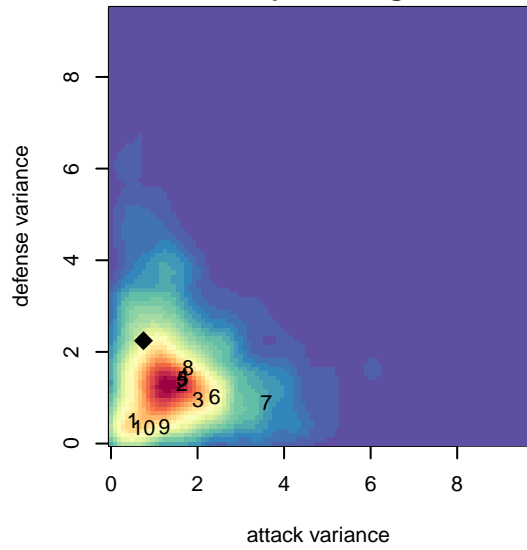

Crossfire OR CUSC Black Eruption G01

Crossfire Oregon
 Clackamas, OR
 G01 total strength=1137
 attack=5 defense=2.07
 spr league = PTT Win G01 Div 2
 notes= Ryan

alt names used:

Venues played:
 2017 Oswego Nike Cup Silver U17
 2017 Mt Hood Challenge U19 Bronze
 2017 PTT Winter G01 Division 2

Crossfire OR CUSC Black Eruption G01
 Dots are actual minus expected GF (blue circles) and GA (red triangles).
 Blue line is smoothed change in attack strength. Red is smoothed change in defense strength.

**attack and defense variance (black dot)
relative to other teams
and top 10 in region**

**attack and defense rating
relative to others at age
and all opponents in last 13 months**

Performance relative to 13 month average